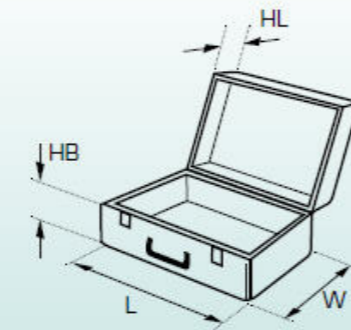

Accessories

- Lid stays
- Divider board
- Document file
- Trolley
- Shoulder strap
- Foam sets

Range of colours*

Standard colours Catches

* Customized colours on request

Size details

HB Height Base / HL Height Lid